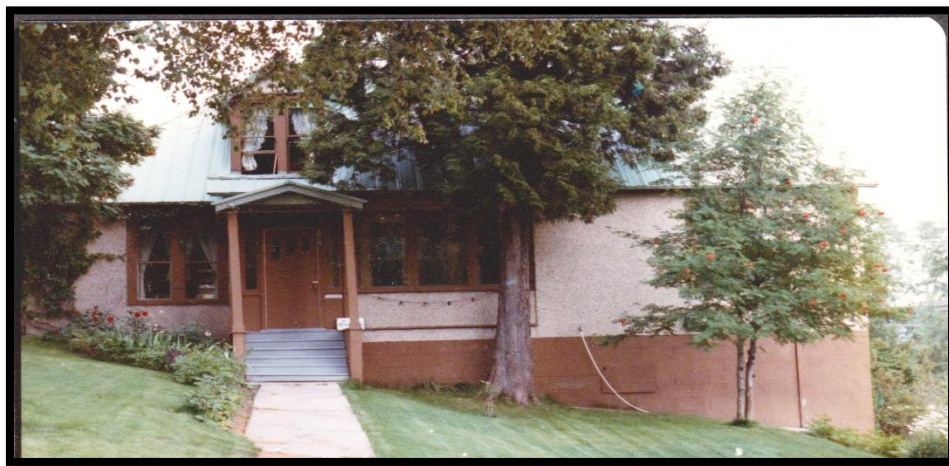

- -Area of main floor is 1518 ft²
- -Exterior walls are stuccoed
- -Foundation is concrete
- -Roof is covered with aluminum

8) Interior Layout and Features:

- -All original windows with the exception of the kitchen
- -3 interior doors are original

9) Alterations/Restorations:

- -Upstairs storage room changed into bedroom suite
- -Living room was once a living room and dining room
- -Present dining room was once a kitchen
- -Present kitchen was once a porch
- -Utility room was added
- -Original clapboard siding changed to stucco
- -Original wood shingle roof changed to aluminum
- -Original foundation changed to concrete
- -Two new sheds were built in the 1970s
- -A garage was built sometime after 1927

10) Other Information: Not available

11) Other Owners: Savarich, Gospel Hall minister, Mr. and Mrs. E. Kundsgaard, and Clarke C. Dudley.

1983 Photo