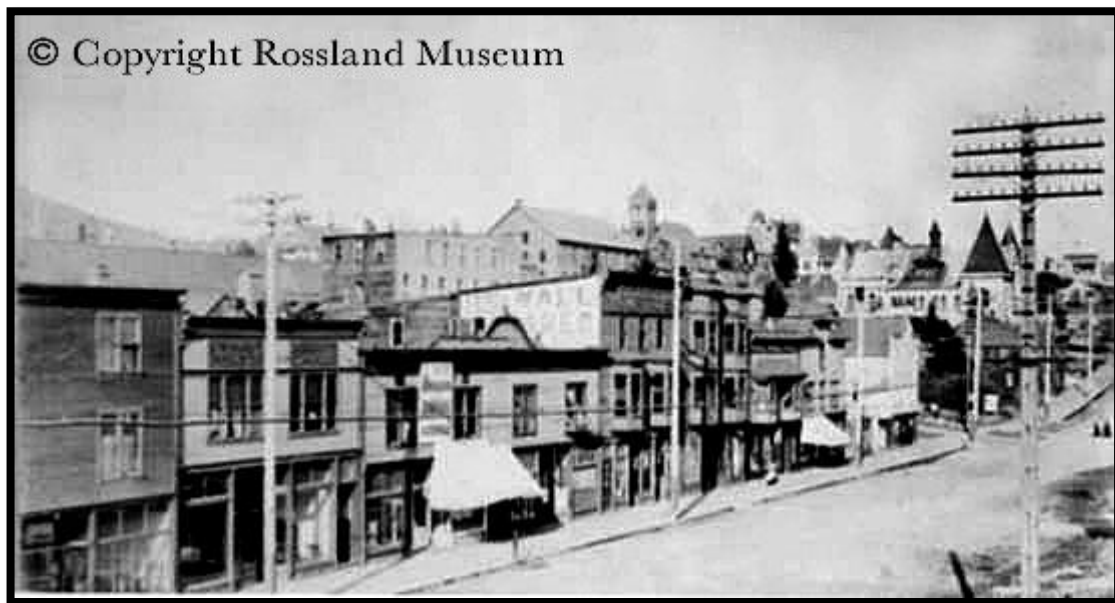

Lalonde & Rodier Block (3rd building on right) c. 1907