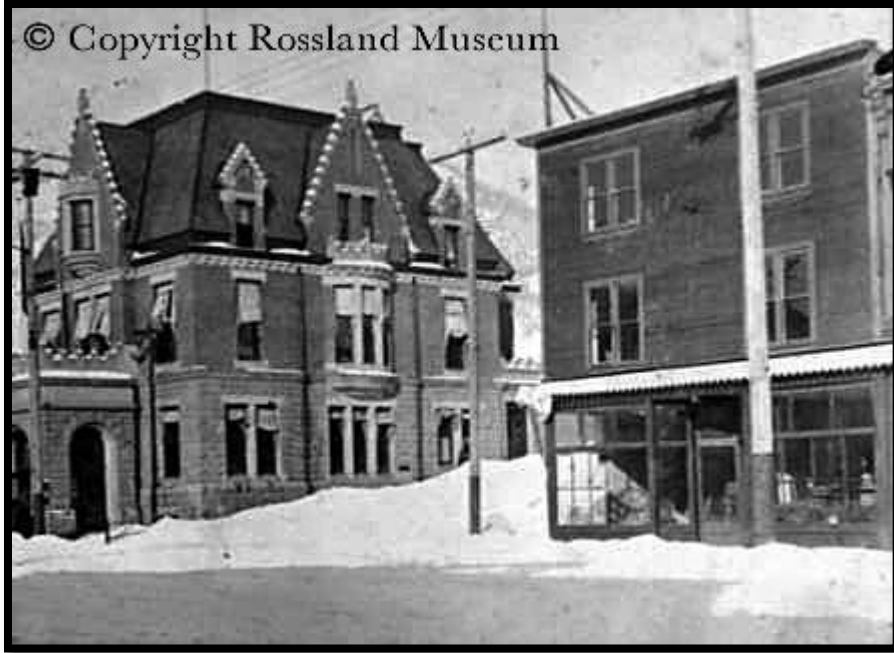

© Copyright Rossland Museum

Jordan Block (building on right) c. 1912