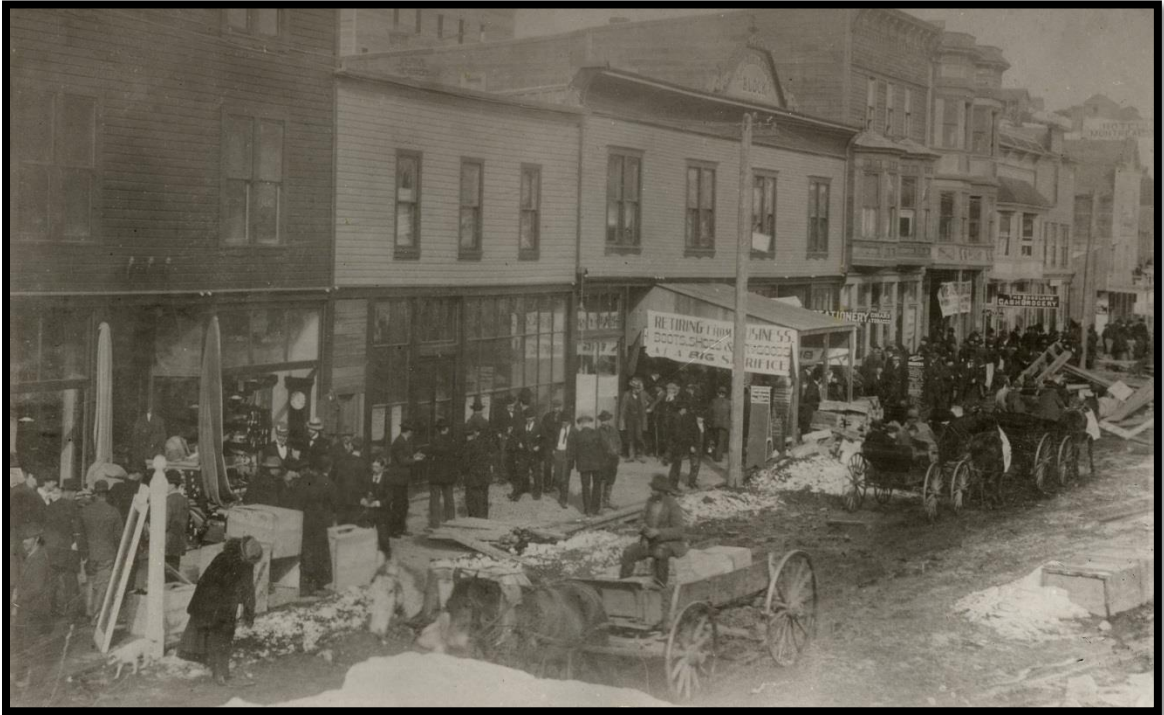

2116, 2118, 2132 and 2140 Columbia Avenue - Lalonde & Rodier Block

Lalonde & Rodier Block 2018

Heritage Register - Building

- 1) **Historical Name:** Lalonde & Rodier Block
- 2) **Common Name:**
- 3) **Address:** 2116, 2118, 2132 and 2140 Columbia Avenue
- 4) **Date of Construction:** 1896
- 5) **Design, Style, Architecture, Architect:**