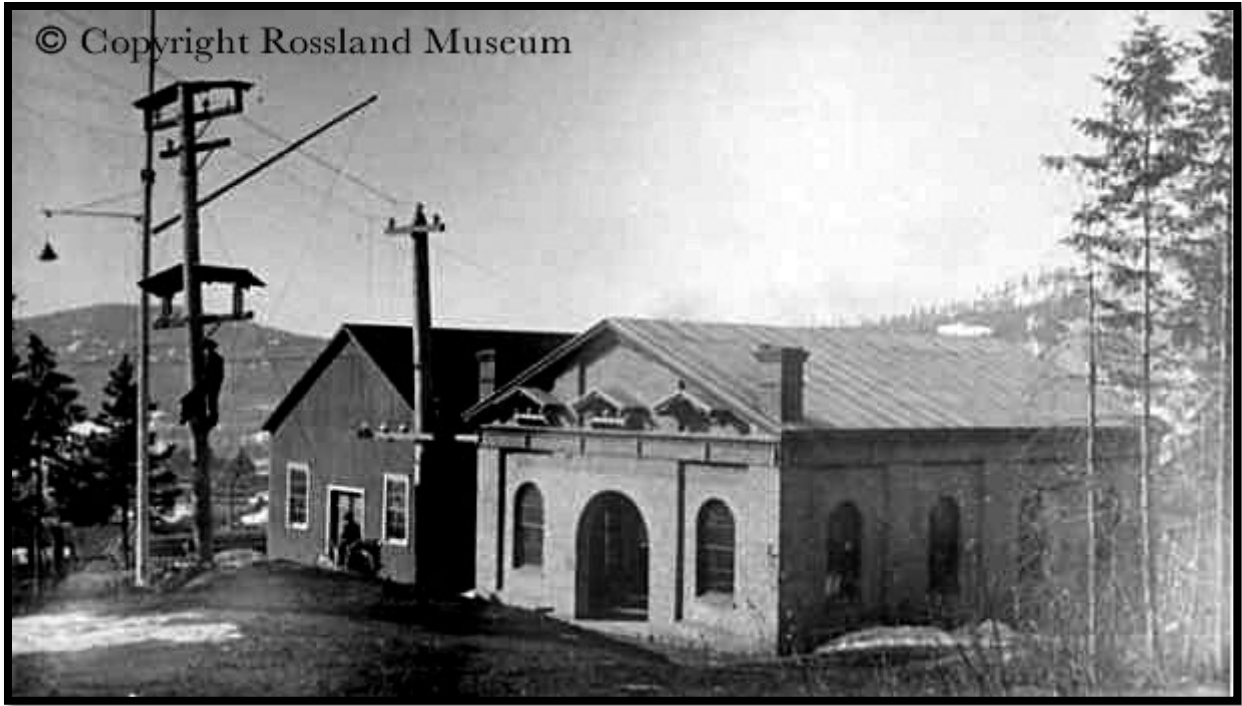

1817 Planer Crescent - West Kootenay Substation

West Kootenay Substation 2014

Heritage Register - Building

- 1) **Historical Name:** West Kootenay Substation
- 2) **Common Name:**
- 3) **Address:** 1817 Planer Street
- 4) **Date of Construction:** 1898
- 5) **Design, Style, Architecture, Architect:**

West Kootenay Substation c.1900